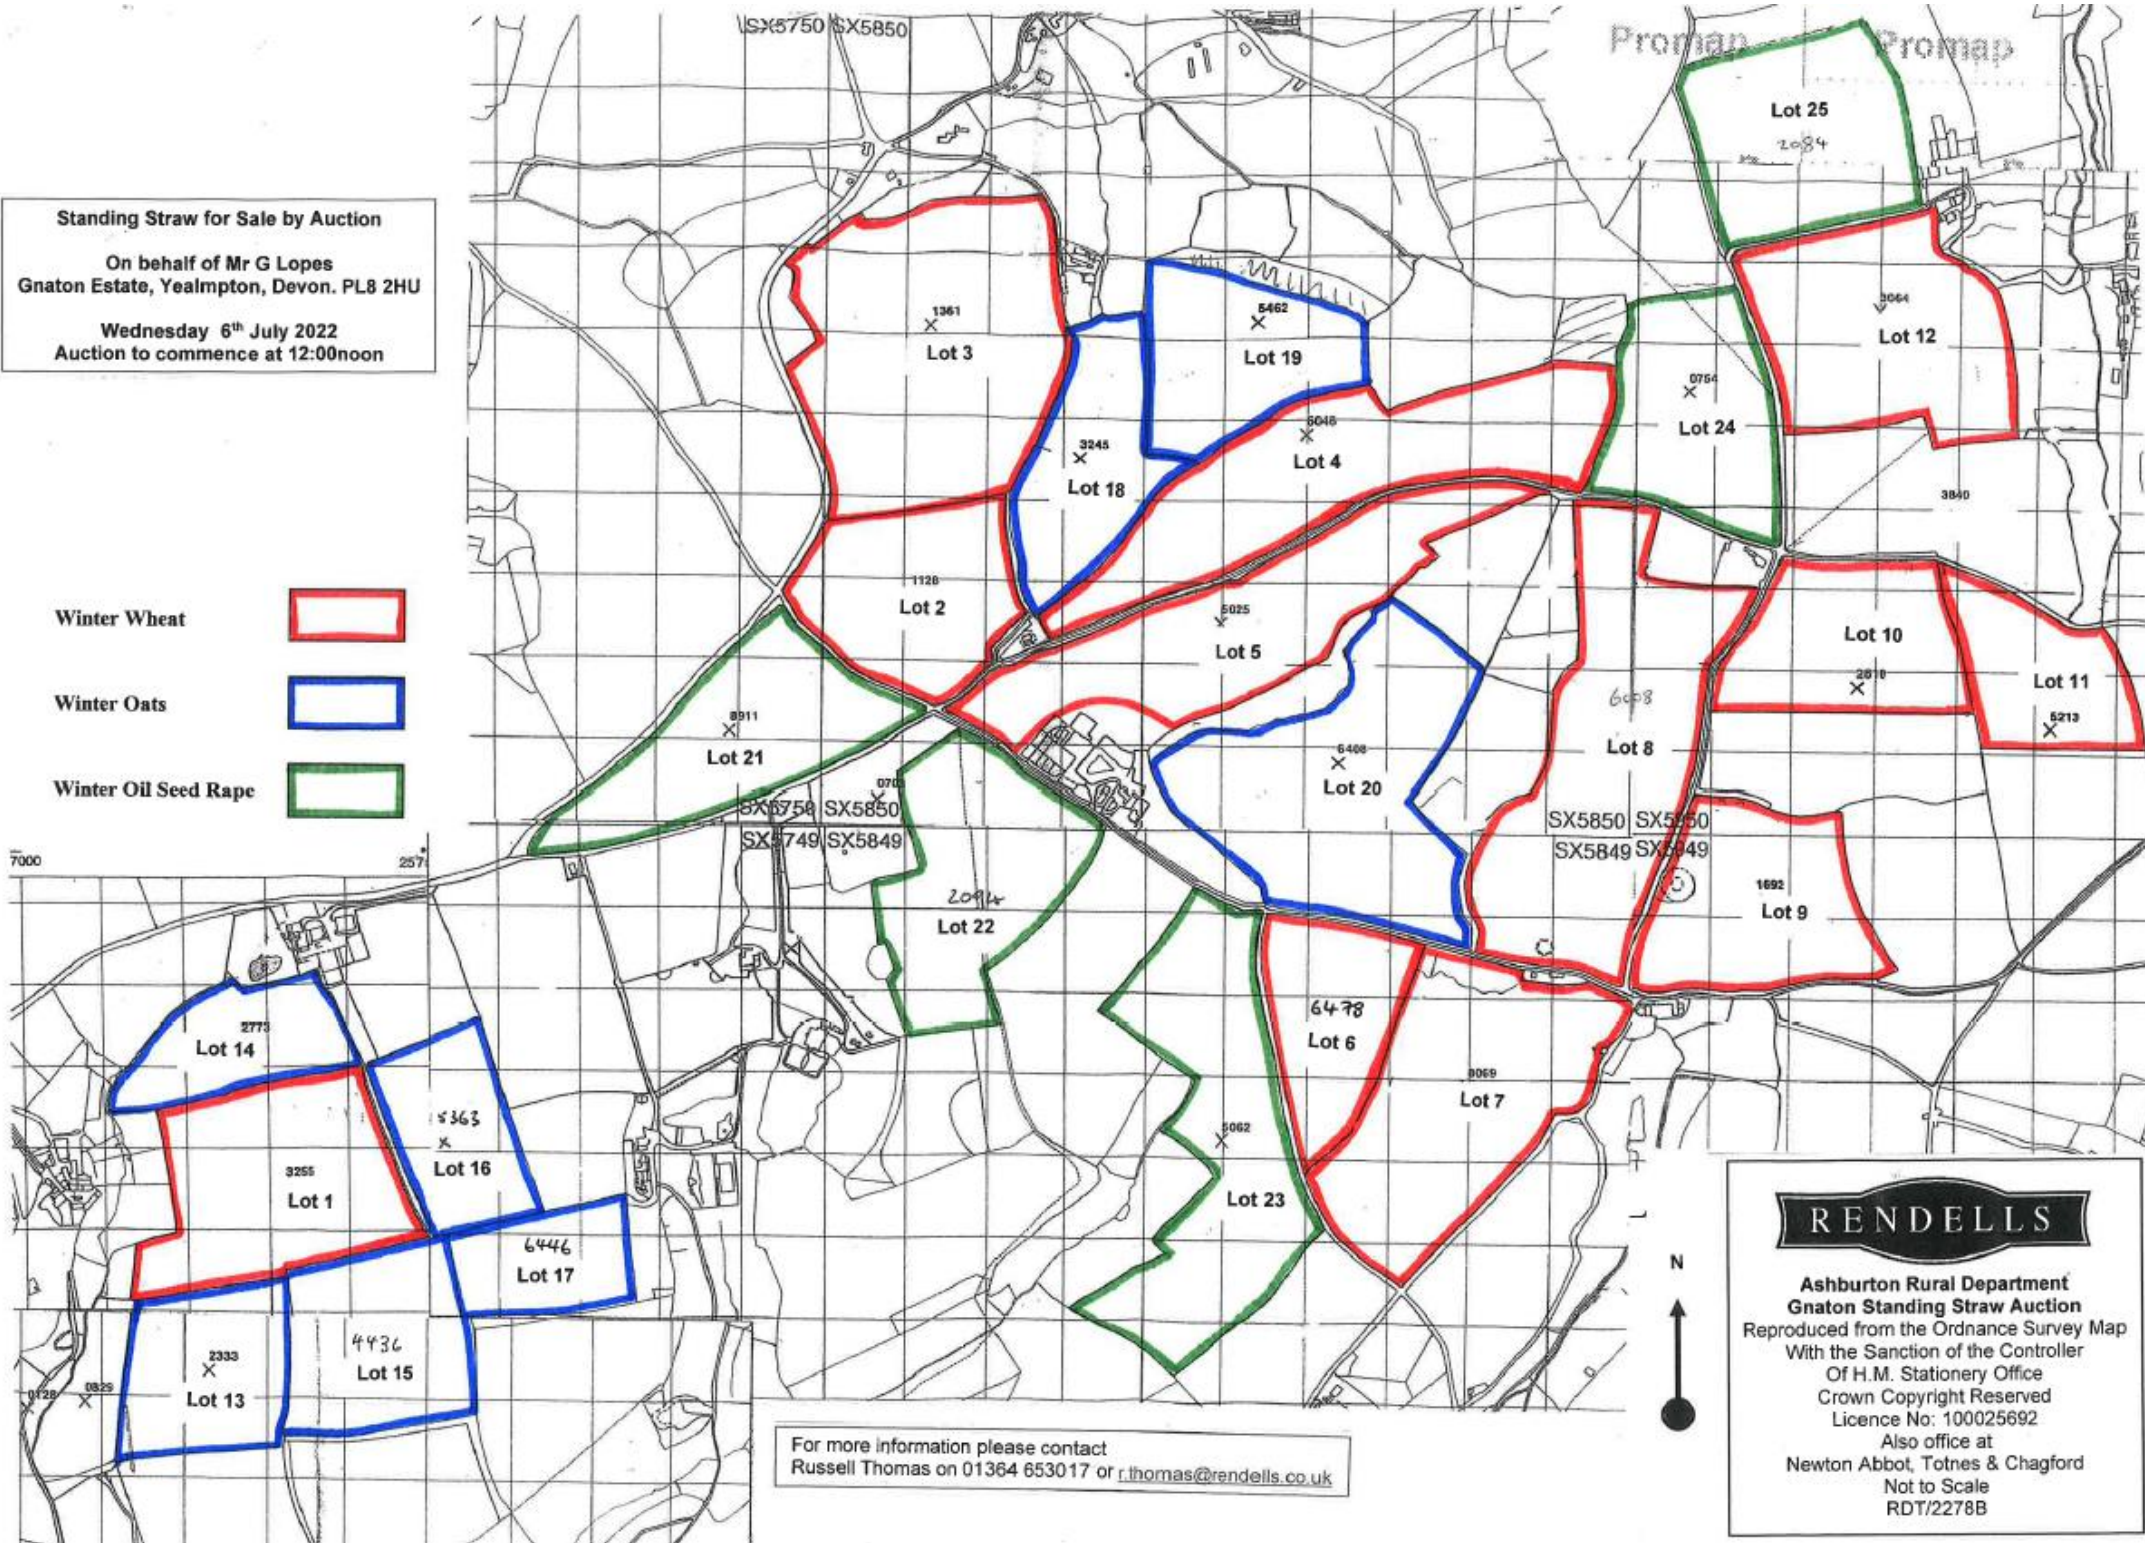

Standing Straw for Sale by Auction
On behalf of Mr G Lopes
Gnaton Estate, Yealmpton, Devon. PL8 2HU
Wednesday 6th July 2022
Auction to commence at 12:00noon

Winter Wheat

Winter Oats

Winter Oil Seed Rape

For more information please contact
Russell Thomas on 01364 653017 or r.thomas@rendells.co.uk

RENDELLS

Ashburton Rural Department
Gnaton Standing Straw Auction
Reproduced from the Ordnance Survey Map
With the Sanction of the Controller
Of H.M. Stationery Office
Crown Copyright Reserved
Licence No: 100025692
Also office at
Newton Abbot, Totnes & Chagford
Not to Scale
RDT/2278B