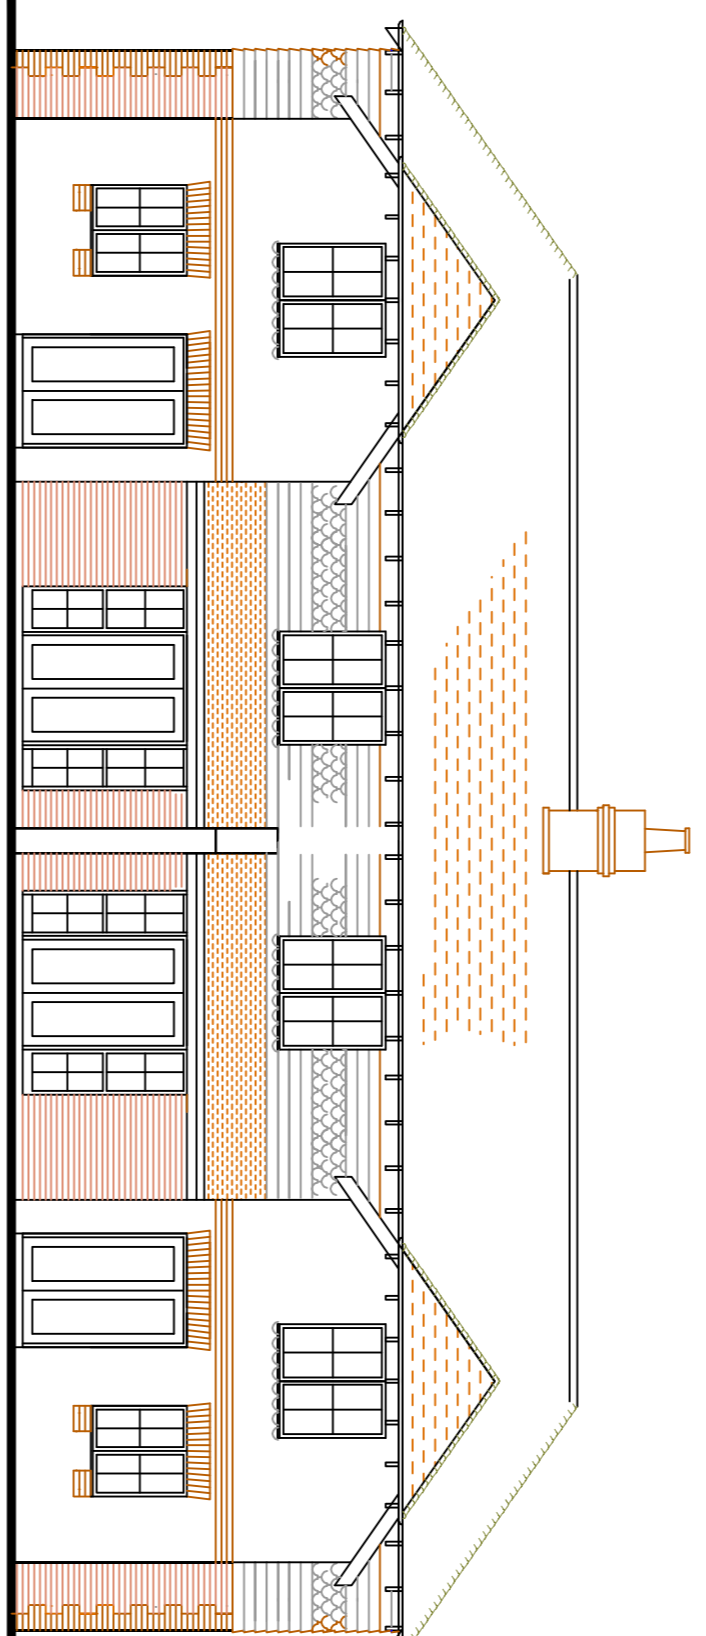

COURTYARD WEST ELEVATION

GARDEN SOUTH ELEVATION

GARDEN SOUTH ELEVATION

SITE

COURTS YARD
 JOBSONS LANE
 WINDFALL WOOD COMMON
 HASLEMERE, WEST SUSSEX GU27 3BX

TITLE

PLOTS 2 & 3 : SEMI-DETACHED COTTAGES PLANS AND ELEVATIONS

SCALE 1:100 @ A1 DATE JAN '18 DWG.No 204 Rev.

DETACHED GARAGE PLANS