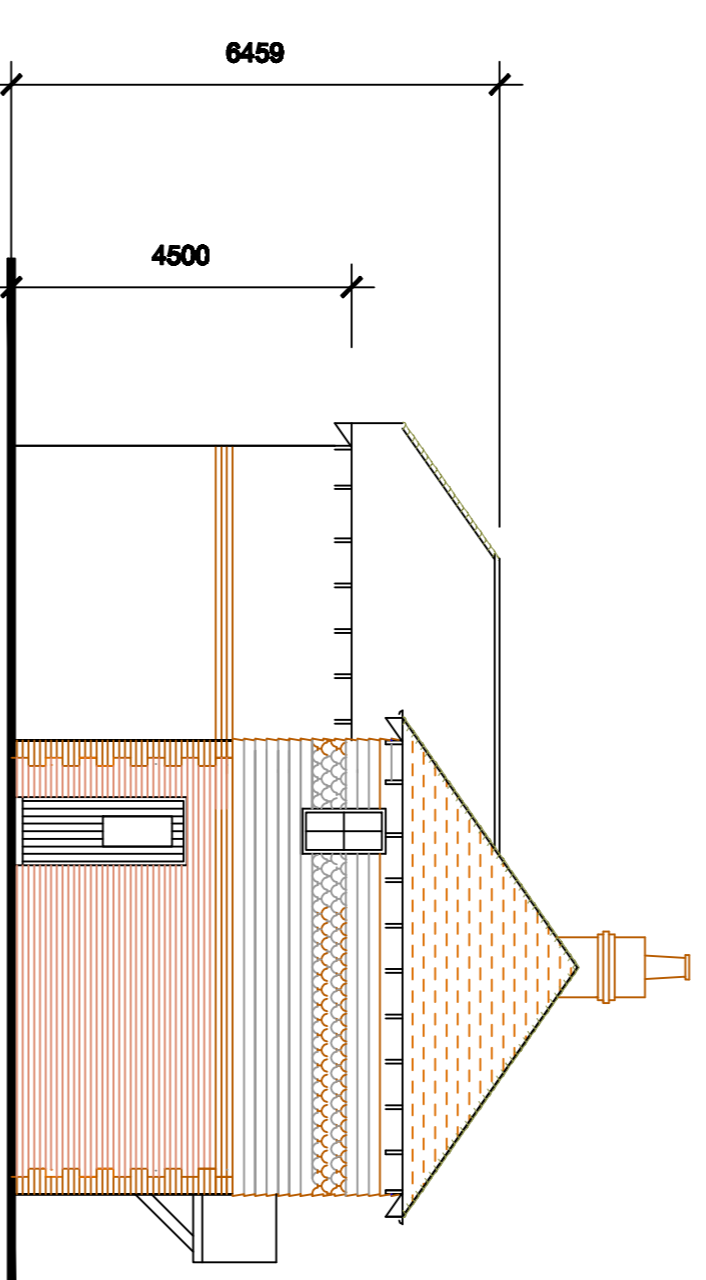

COURTYARD WEST ELEVATION

GARDEN SOUTH ELEVATION

GARDEN SOUTH ELEVATION

SITE

COURTS YARD
 JOBSONS LANE
 WINDFALL WOOD COMMON
 HASLEMERE, WEST SUSSEX GU27 3BX

TITLE

PLOTS 2 & 3 : SEMI-DETACHED COTTAGES PLANS AND ELEVATIONS

SCALE 1:100 @ A1 DATE JAN '18 DWG.No 204 Rev.

DETACHED GARAGE PLANS