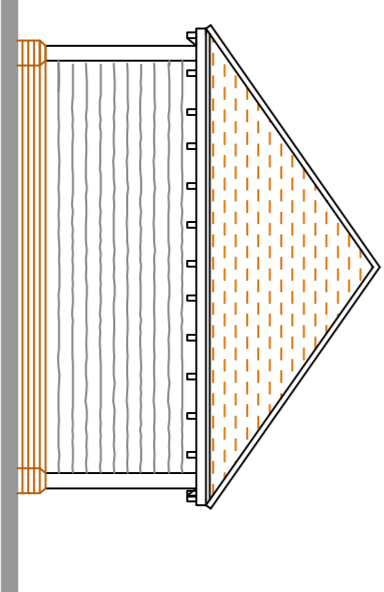

COURTYARD WEST ELEVATION

GARDEN SOUTH ELEVATION

GARDEN SOUTH ELEVATION

SITE

COURTS YARD
 JOBSONS LANE
 WINDFALL WOOD COMMON
 HASLEMERE, WEST SUSSEX GU27 3BX

TITLE

PLOTS 2 & 3 : SEMI-DETACHED COTTAGES PLANS AND ELEVATIONS

SCALE 1:100 @ A1 DATE JAN '18 DWG.No 204 Rev.

DETACHED GARAGE PLANS