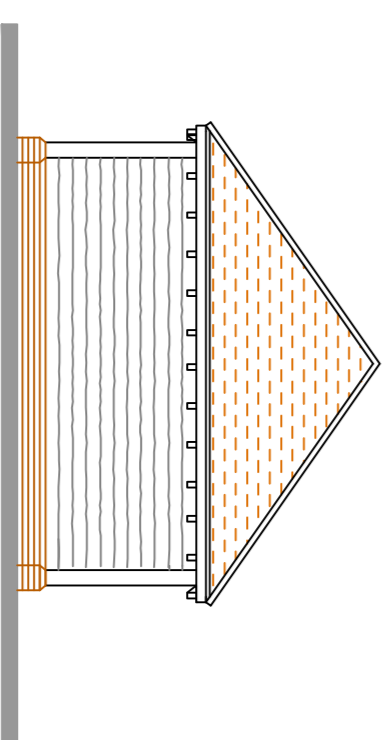

COURTYARD WEST ELEVATION

GARDEN SOUTH ELEVATION

GARDEN SOUTH ELEVATION

SITE

COURTS YARD
 JOBSONS LANE
 WINDFALL WOOD COMMON
 HASLEMERE, WEST SUSSEX GU27 3BX

TITLE

PLOTS 2 & 3 : SEMI-DETACHED COTTAGES PLANS AND ELEVATIONS

SCALE 1:100 @ A1 DATE JAN '18 DWG.No 204 Rev.

DETACHED GARAGE PLANS